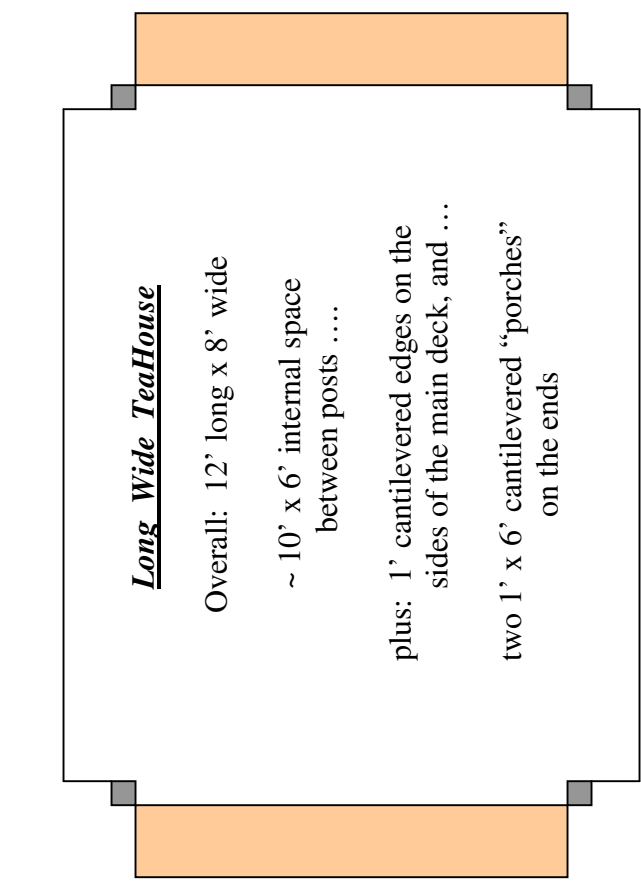

# Floor Plan Comparisons for “TeaHouse” Models: Overall Size, Internal Space & Porches

... from **EAST -WEST TEAHOUSE** – 805.646.7355 – [www.EastWestTeaHouse.net](http://www.EastWestTeaHouse.net)

Note: Diagrams are *approximate* scale only, to help illustrate the different floor plans.