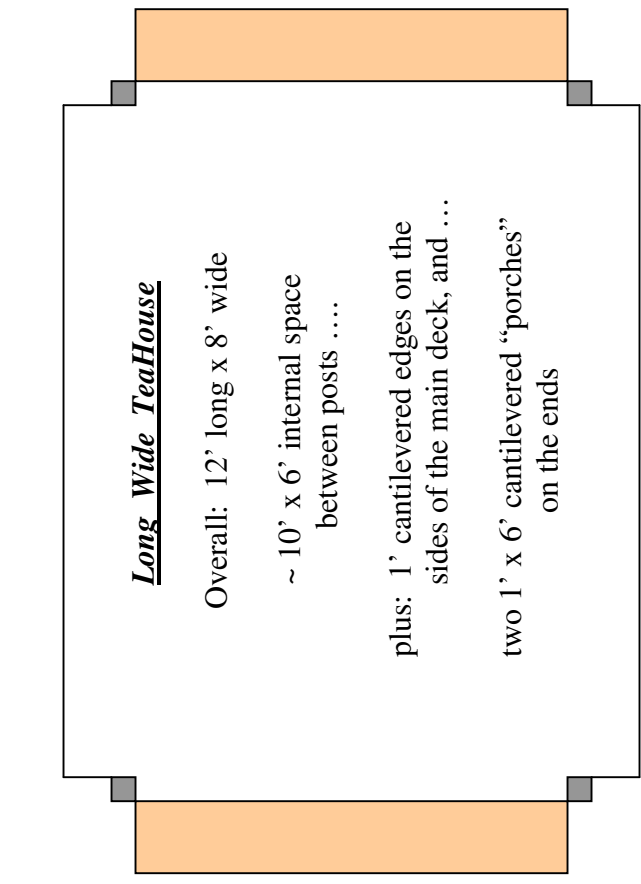

Floor Plan Comparisons for “TeaHouse” Models: Overall Size, Internal Space & Porches

... from **EAST -WEST TEAHOUSE** – 805.646.7355 – www.EastWestTeaHouse.net

Note: Diagrams are *approximate* scale only, to help illustrate the different floor plans.